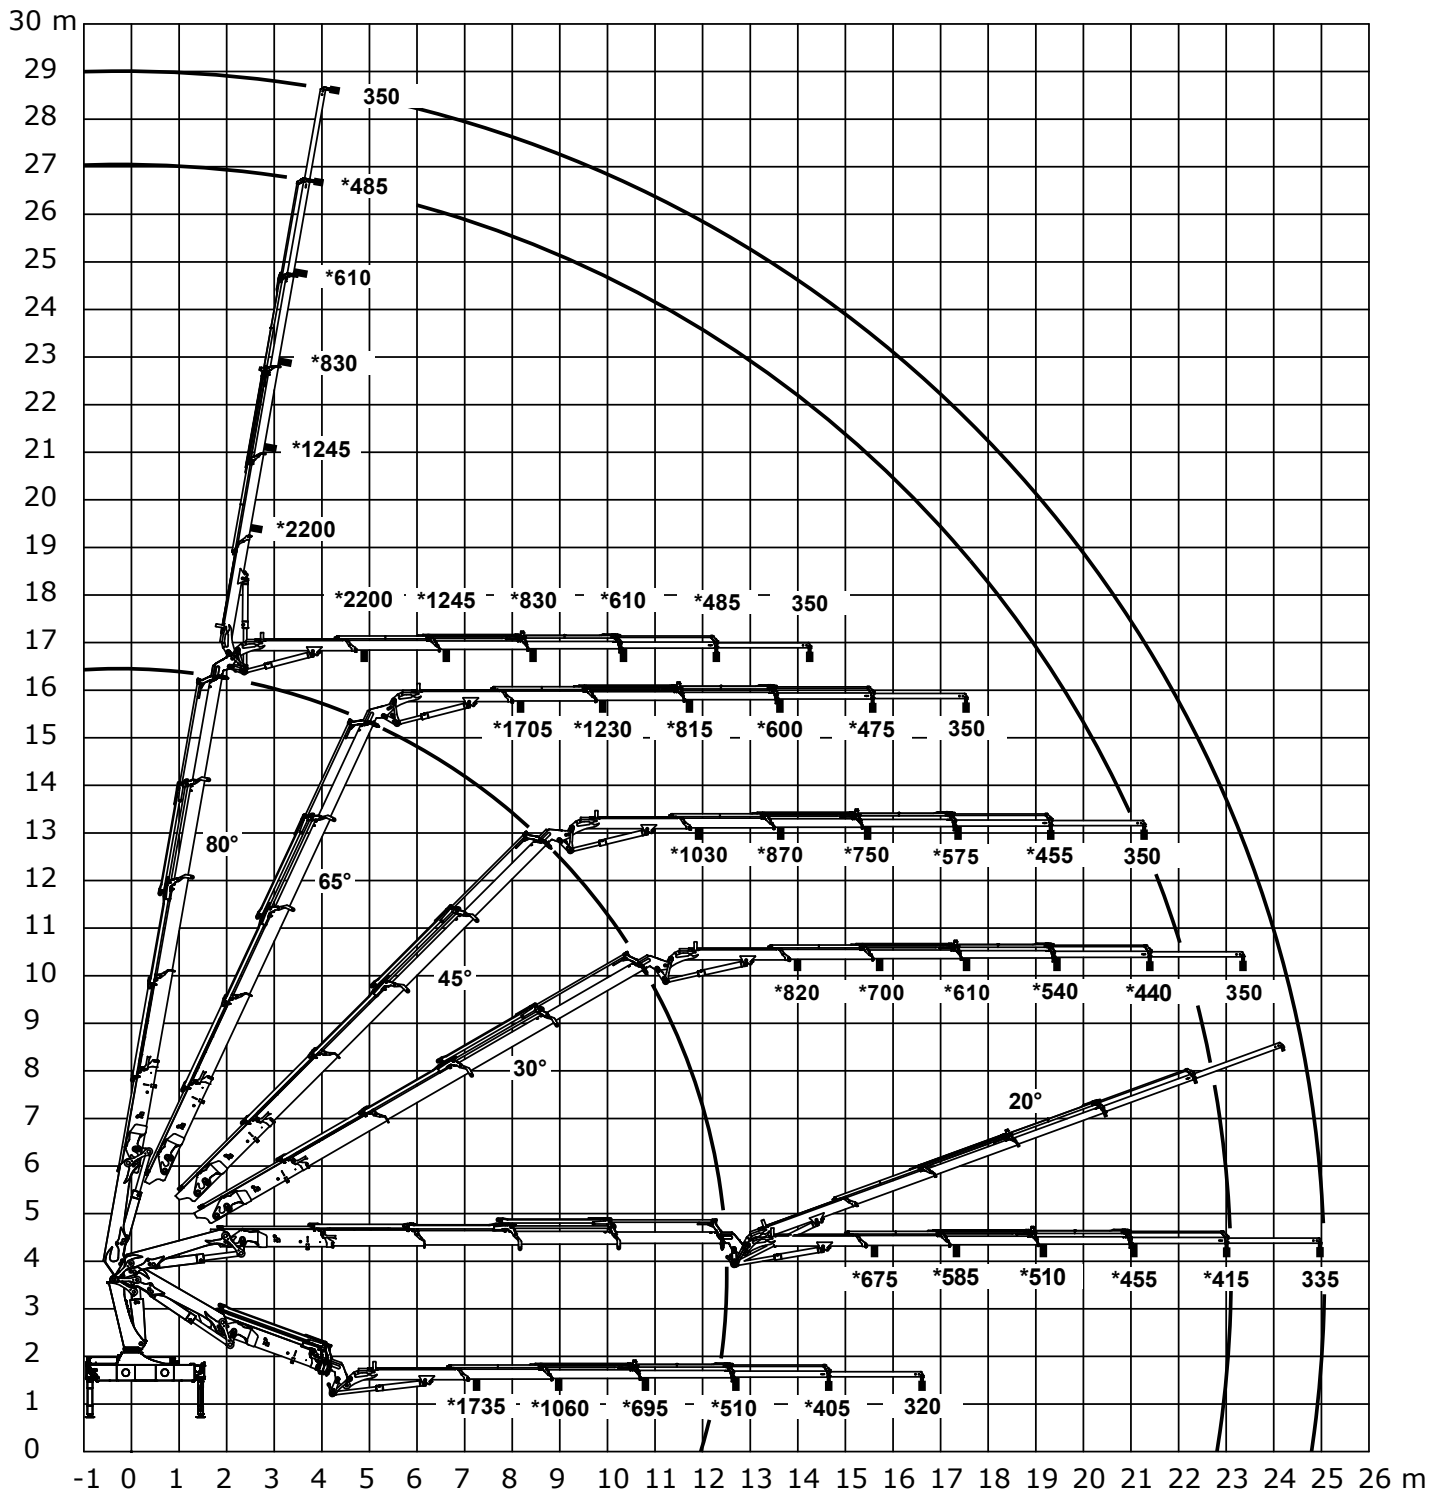

Lifting capacity diagram, K4

Catalogue no.	Section
31 129	224
Date	Page
31-08-2018	1 (1)

Loading group: EN12999 H1/B3

Lifting capacity diagram, 2320-K4 with FJ700 K4

Catalogue no.	Section
31 129	256
Date	Page
31-08-2018	1 (1)